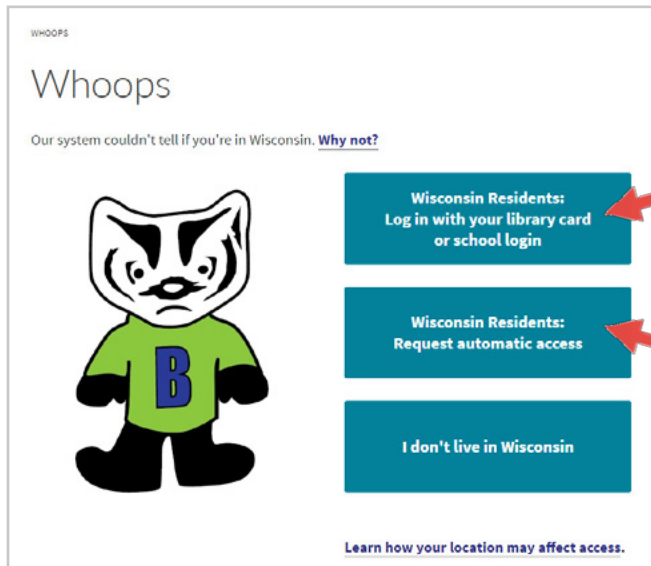

Access is easy!

BadgerLink is only available to Wisconsin residents. Our system looks at your computer to determine if you're in Wisconsin.

If you see the "Whoops" page, our system can't tell if you're in WI.

Log in to verify that you are a Wisconsin resident

OR

Contact Us to see if we can get you automatic access in the future

Getting Started with BadgerLink, Wisconsin's Online Library

Find information not available through free search engines