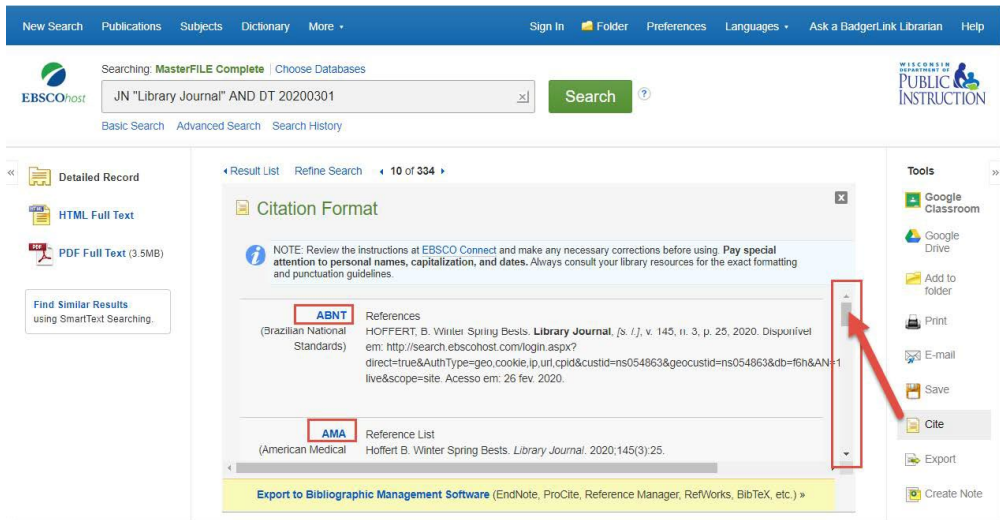

■ Within a BadgerLink resource, do a search on your research topic.

When you find an article you wish to cite, look for the citation icon in the article view's toolbar. Each icon looks a little different, so here is a listing by BadgerLink resource.

Britannica resources

EBSCO resources

EBSCO's Explora

ProQuest's U.S. Newsstream

TeachingBooks

■ Some resources' cite tools have multiple options of citation styles to use.

■ Right click or ctrl C to copy and paste the citation to add to your reference list.