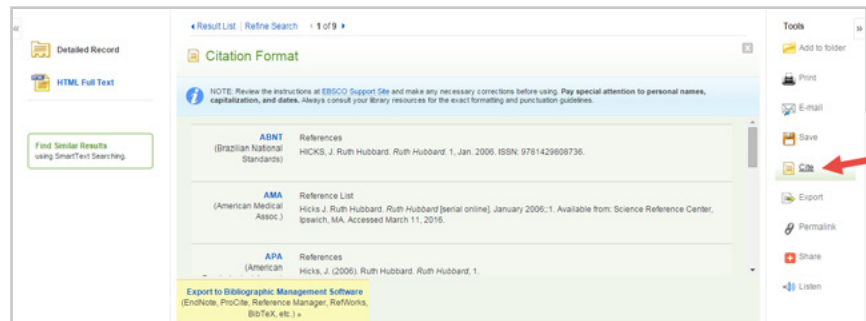

# Full Text

Not all articles in EBSCO are full text. In your results list, look for the following icons which indicate if an article is available in full text. You can also limit your results to full text in an Advanced Search.

# Permalinks

A Permalink is a persistent URL that points to an article or video within a BadgerLink resource. The permalink for an article, image, or video can be found in the Tools on the right side of the detailed records page. Click on the permalink icon and copy the URL that pops up.

If you haven't used EBSCO recently, you may see an error page. If you see an error page, go to <http://badgerlink.dpi.wi.gov/login>, log in to BadgerLink, and then try the permalink again.

# Citations

A citation for an article, image, or video can be found in the Tools on the right side of the detailed records page. Click on the Cite icon and the citation in a variety of formats pops up.