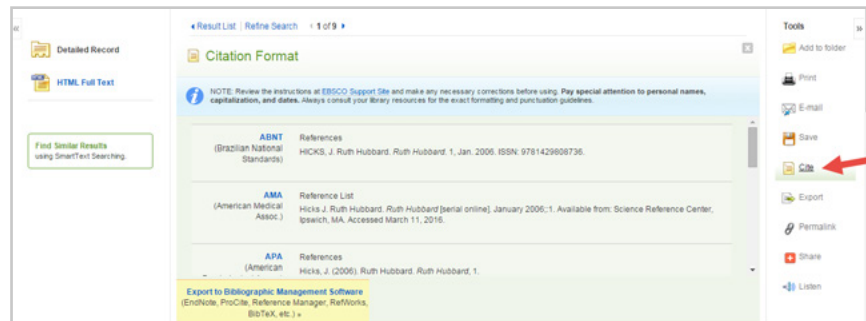

© 2016 EBSCO Industries, Inc. All rights reserved.

Full Text

Not all articles in EBSCO are full text. In your results list, look for the following icons which indicate if an article is available in full text. You can also limit your results to full text in an Advanced Search.

A Permalink is a persistent URL that points to an article or video within a BadgerLink resource. The permalink for an article, image, or video can be found in the Tools on the right side of the detailed records page. Click on the permalink icon and copy the URL that pops up.

If you haven't used EBSCO recently, you may see an error page. If you see an error page, go to <http://badgerlink.dpi.wi.gov/login>, log in to BadgerLink, and then try the permalink again.

Citations

A citation for an article, image, or video can be found in the Tools on the right side of the detailed records page. Click on the Cite icon and the citation in a variety of formats pops up.