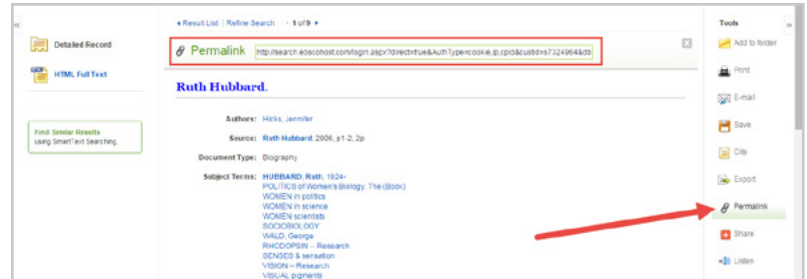

© 2016 EBSCO Industries, Inc. All rights reserved.

Full Text

Not all articles in EBSCO are full text. In your results list, look for the following icons which indicate if an article is available in full text. You can also limit your results to full text in an Advanced Search.

HTML Full Text

HTML Full Text

PDF Full Text

If you are searching using the BadgerLink Super Search, not all the search results will be full text. To find full-text articles, look for this icon. 

Permalinks

A Permalink is a persistent URL that points to an article or video within a BadgerLink resource. The permalink for an article, image, or video can be found in the Tools on the right side of the detailed records page. Click on the permalink icon and copy the URL that pops up.