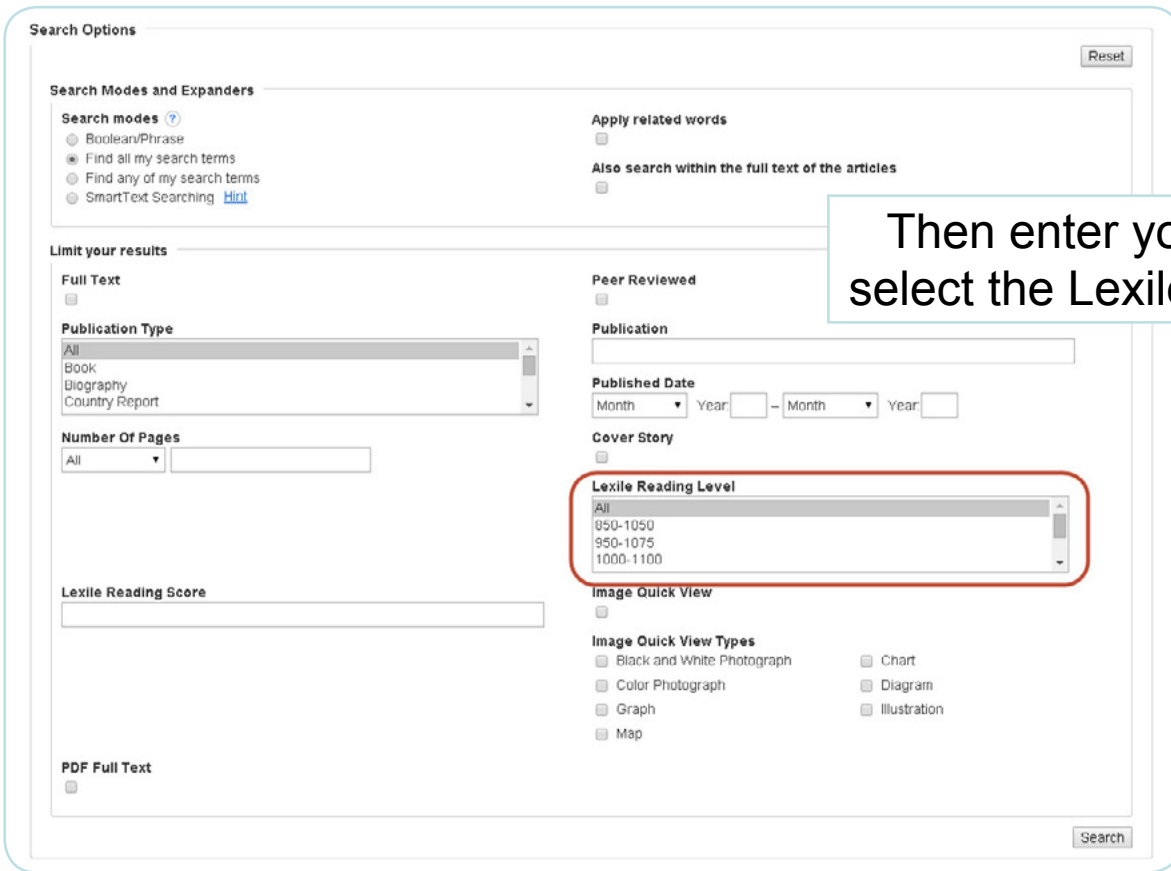

/WisDPiBadgerLink

@WisDPiBadgerLi

/WisconsinDPI

Wisconsin's Online Library provides Wisconsin residents with access to online information at BadgerLink.dpi.wi.gov

BadgerLink is a project of the Wisconsin Department of Public Instruction, Division for Libraries and Technology
Funding is provided through the Universal Service Fund and the Institute of Museum and Library Services