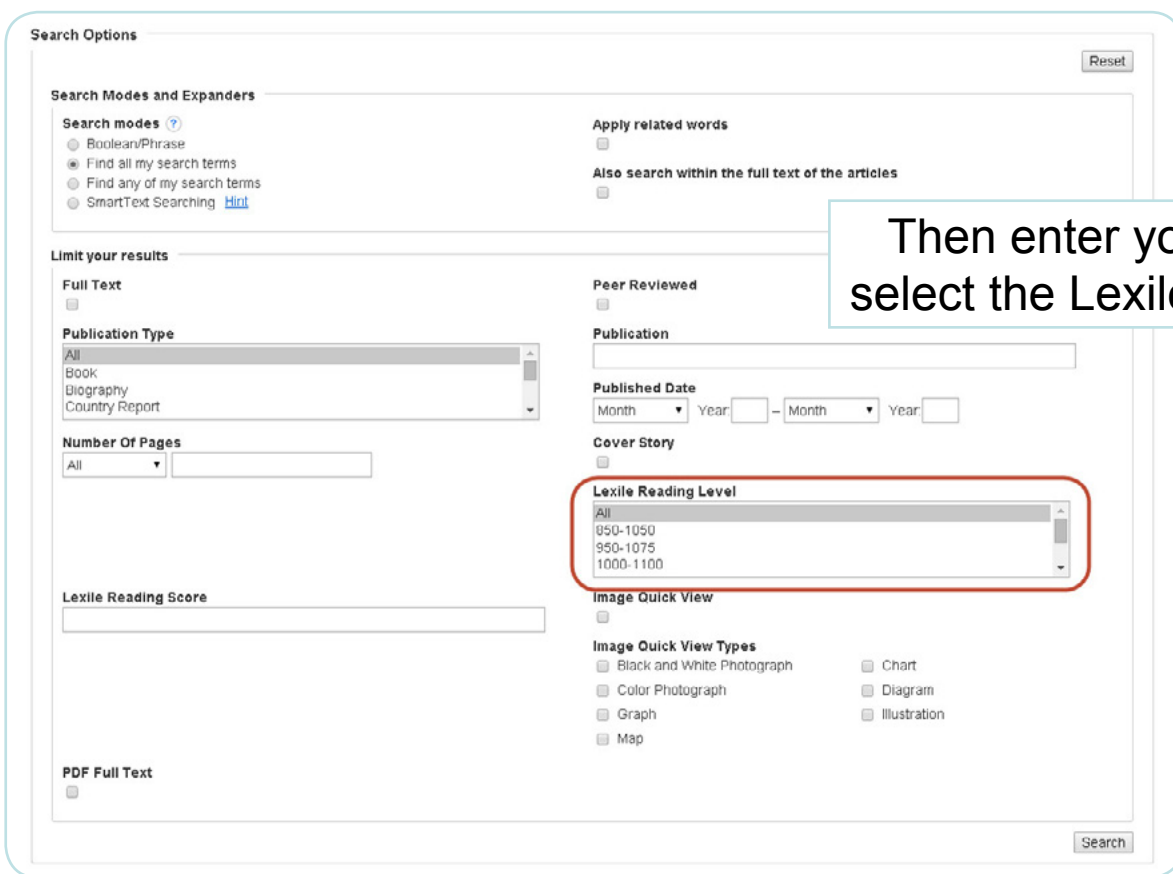

Searching EBSCO by Lexile

These resources contain full-text articles and support a Lexile Reading Level limiter on the Advanced Search screen:

- Explora
- History Reference Center
- MAS Ultra - School Edition
- Middle Search Plus
- Novelist
- Novelist K-8
- Primary Search
- Science Reference Center

Click on Advanced Search

Then enter your search and select the Lexile Reading Level