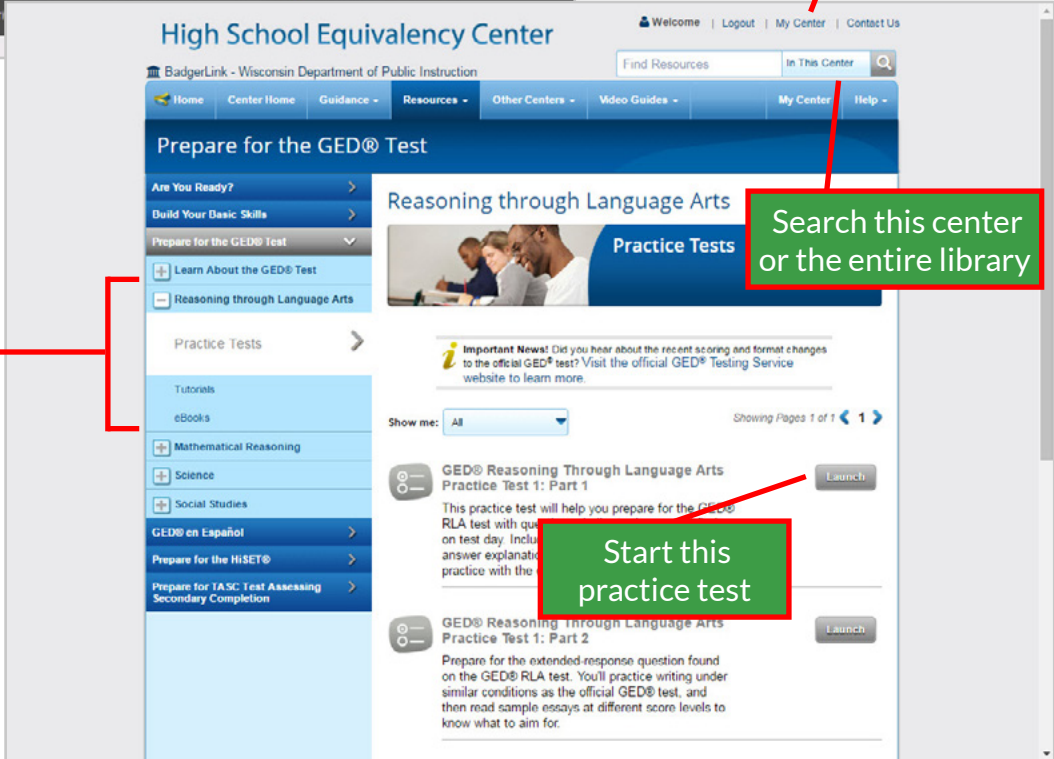

LearningExpress Library

Web-based test preparation tools and skill-building materials

BadgerLink.dpi.wi.gov/resource/learningexpress-library

Navigate between centers

Explore different learning centers

Login to your account

Review materials you've used

Browse materials on this topic

Search this center or the entire library

Start this practice test

Wisconsin's Online Library provides Wisconsin residents with access to online information at BadgerLink.dpi.wi.gov